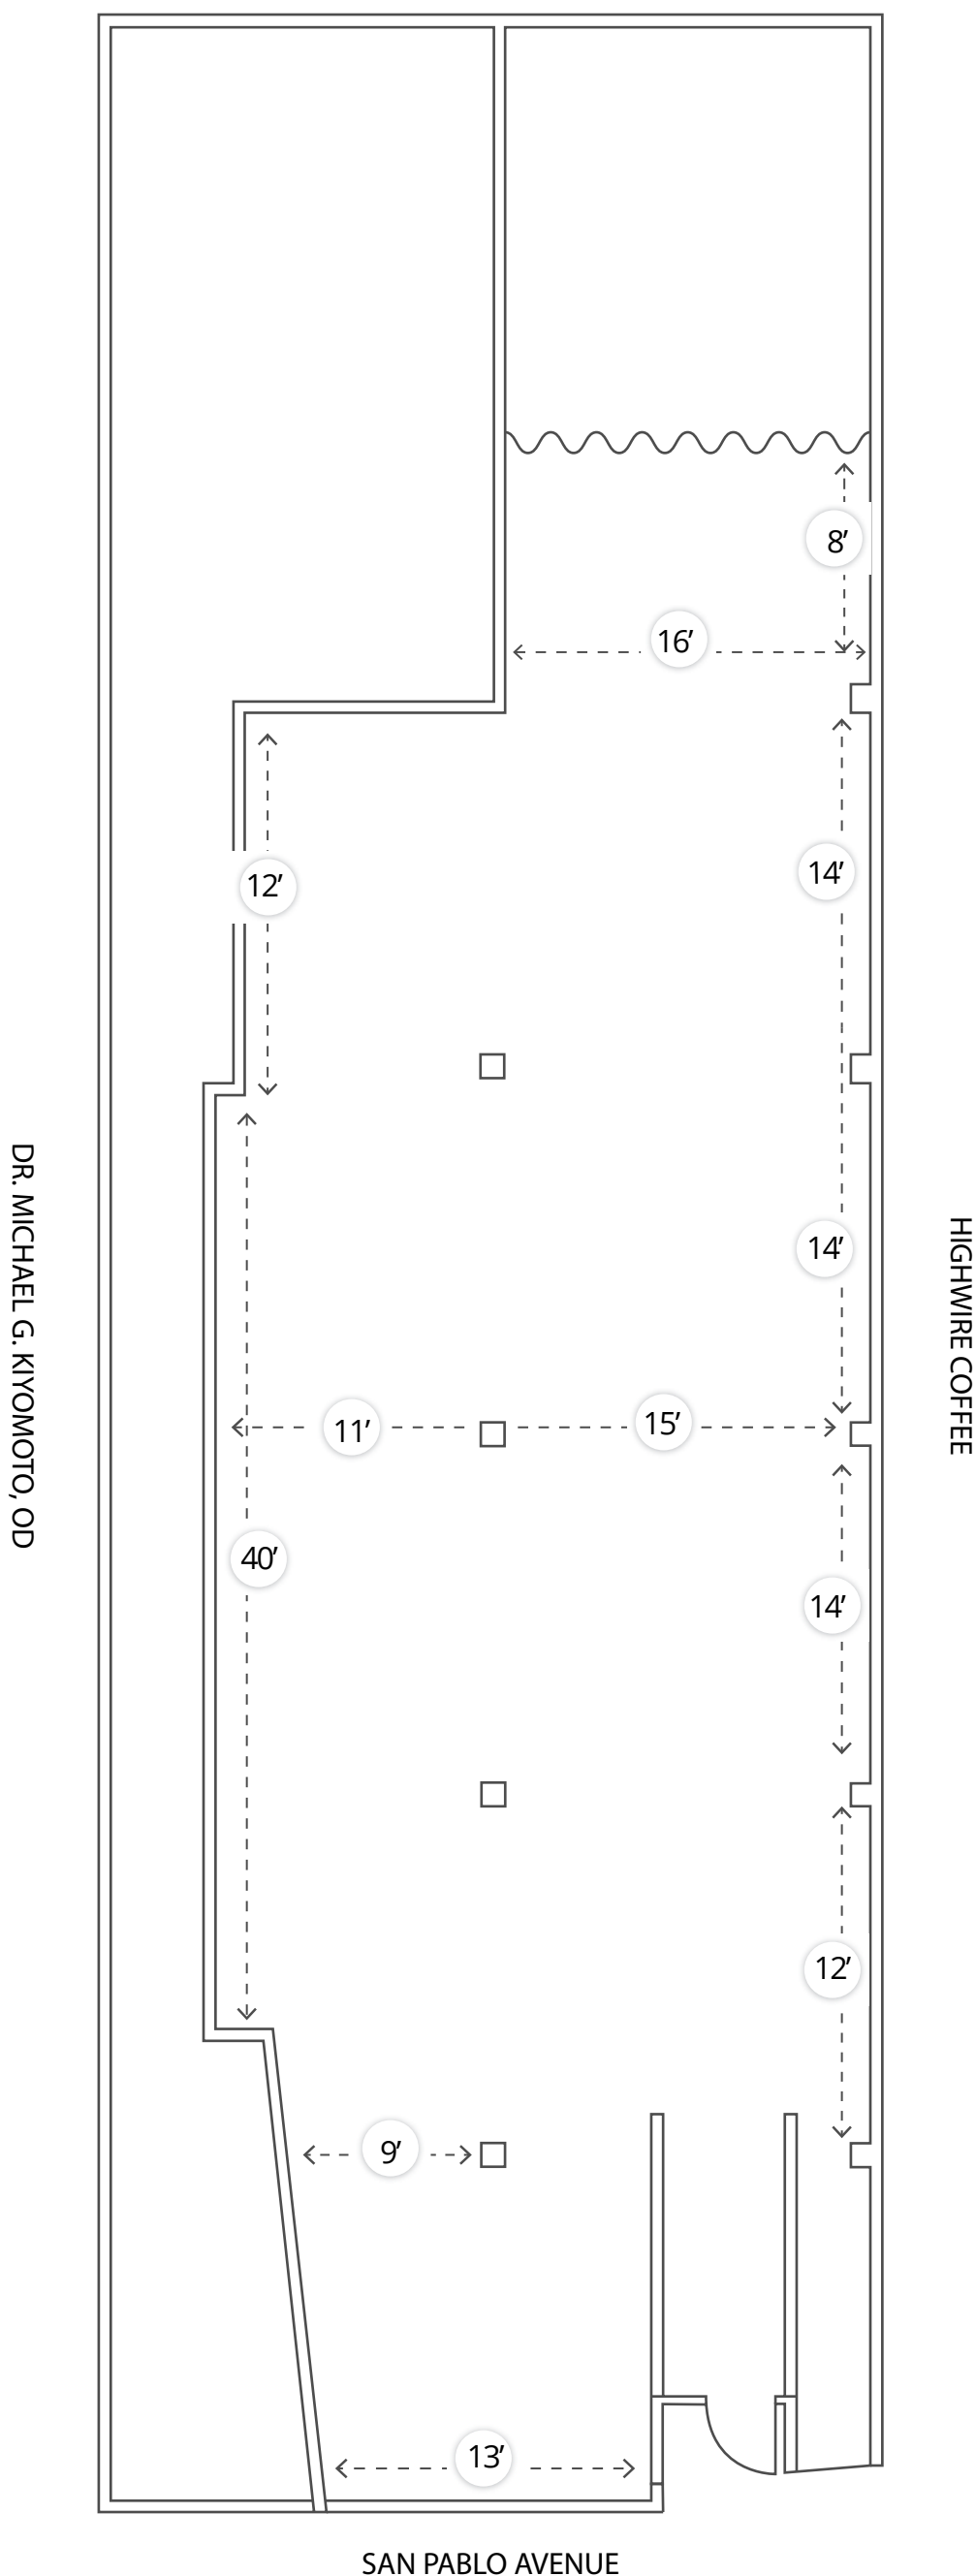

Neyborly - Poet's Corner

2043 San Pablo Avenue
Berkeley, CA 94702

3,500 SQ FT
110 Standing / 100 Seated

For more information email booking@neyborly.com